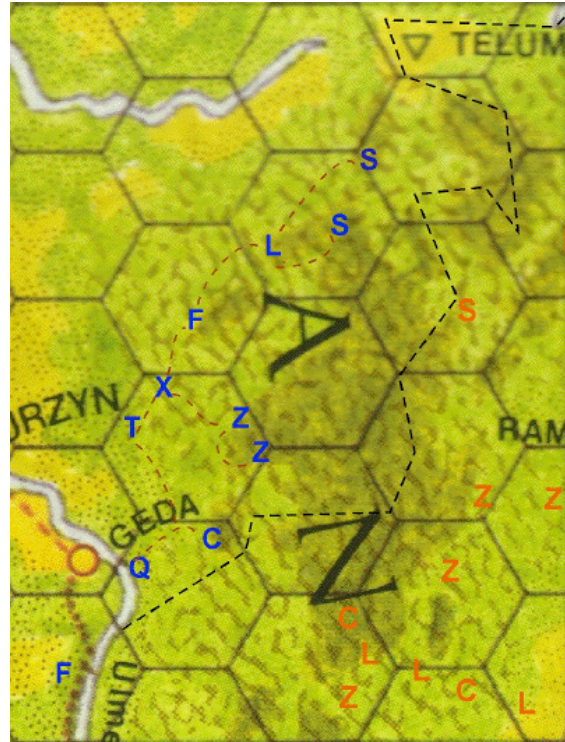

OVERVIEW

Chybisa has a relatively strong mineral wealth, principally sourced from the western Anadel highlands. This is a source of conflict and controversy with the Bujoc, and possibly Melderyn, which claims Chybisa.

The northern mines are reached via a trail from the eastern bank of the Ulmerien river, just southeast of Geda. This trail leads to a total of five mines. The first is a copper mine almost 5 leagues due east from Geda, which is located in rough highlands to the east of the trail. The trail then turns north to a tin mine in the foothills of the Anadel Highlands. Northwest of this is a lead mine, and higher in the highlands are two silver mines.

From this point a trail runs due east into the foothills of the Anadel highlands. It leads to Chybisa's principal salt mine, then on up into the highlands themselves, where the realms' two zinc mines are located. Just to the north of the salt mine is a second iron mine.

LOCATION OF MINES

Key: S – Silver, F – Iron, L – Lead, C – Copper, T – Tin, Z – Zinc, Q – Quarry, X – Salt.

LIST OF MINES

Type	Location
Copper	Mine in western Anadel highlands, 5 leagues due west of Geda.
Tin	Mine in western Anadel foothills, 6 leagues east of Burzyn.
Lead	Mine northwest of the Tin Mine, 8 leagues northwest of Burzyn.
Silver	Mine high in the northwestern Anadel highlands, just to the southeast of the lead mine.
Silver	Mine high in the northwestern Anadel highlands, 10 leagues northeast of Burzyn.
Iron	Mine in hills west of the Genin Trail, 4 leagues south of Geda.
Quarry	Quarry
Salt	Mine
Zinc	Mine in Anadel highlands,
Zinc	Mine in Anadel highlands,
Iron	Mine in Anadel foothills